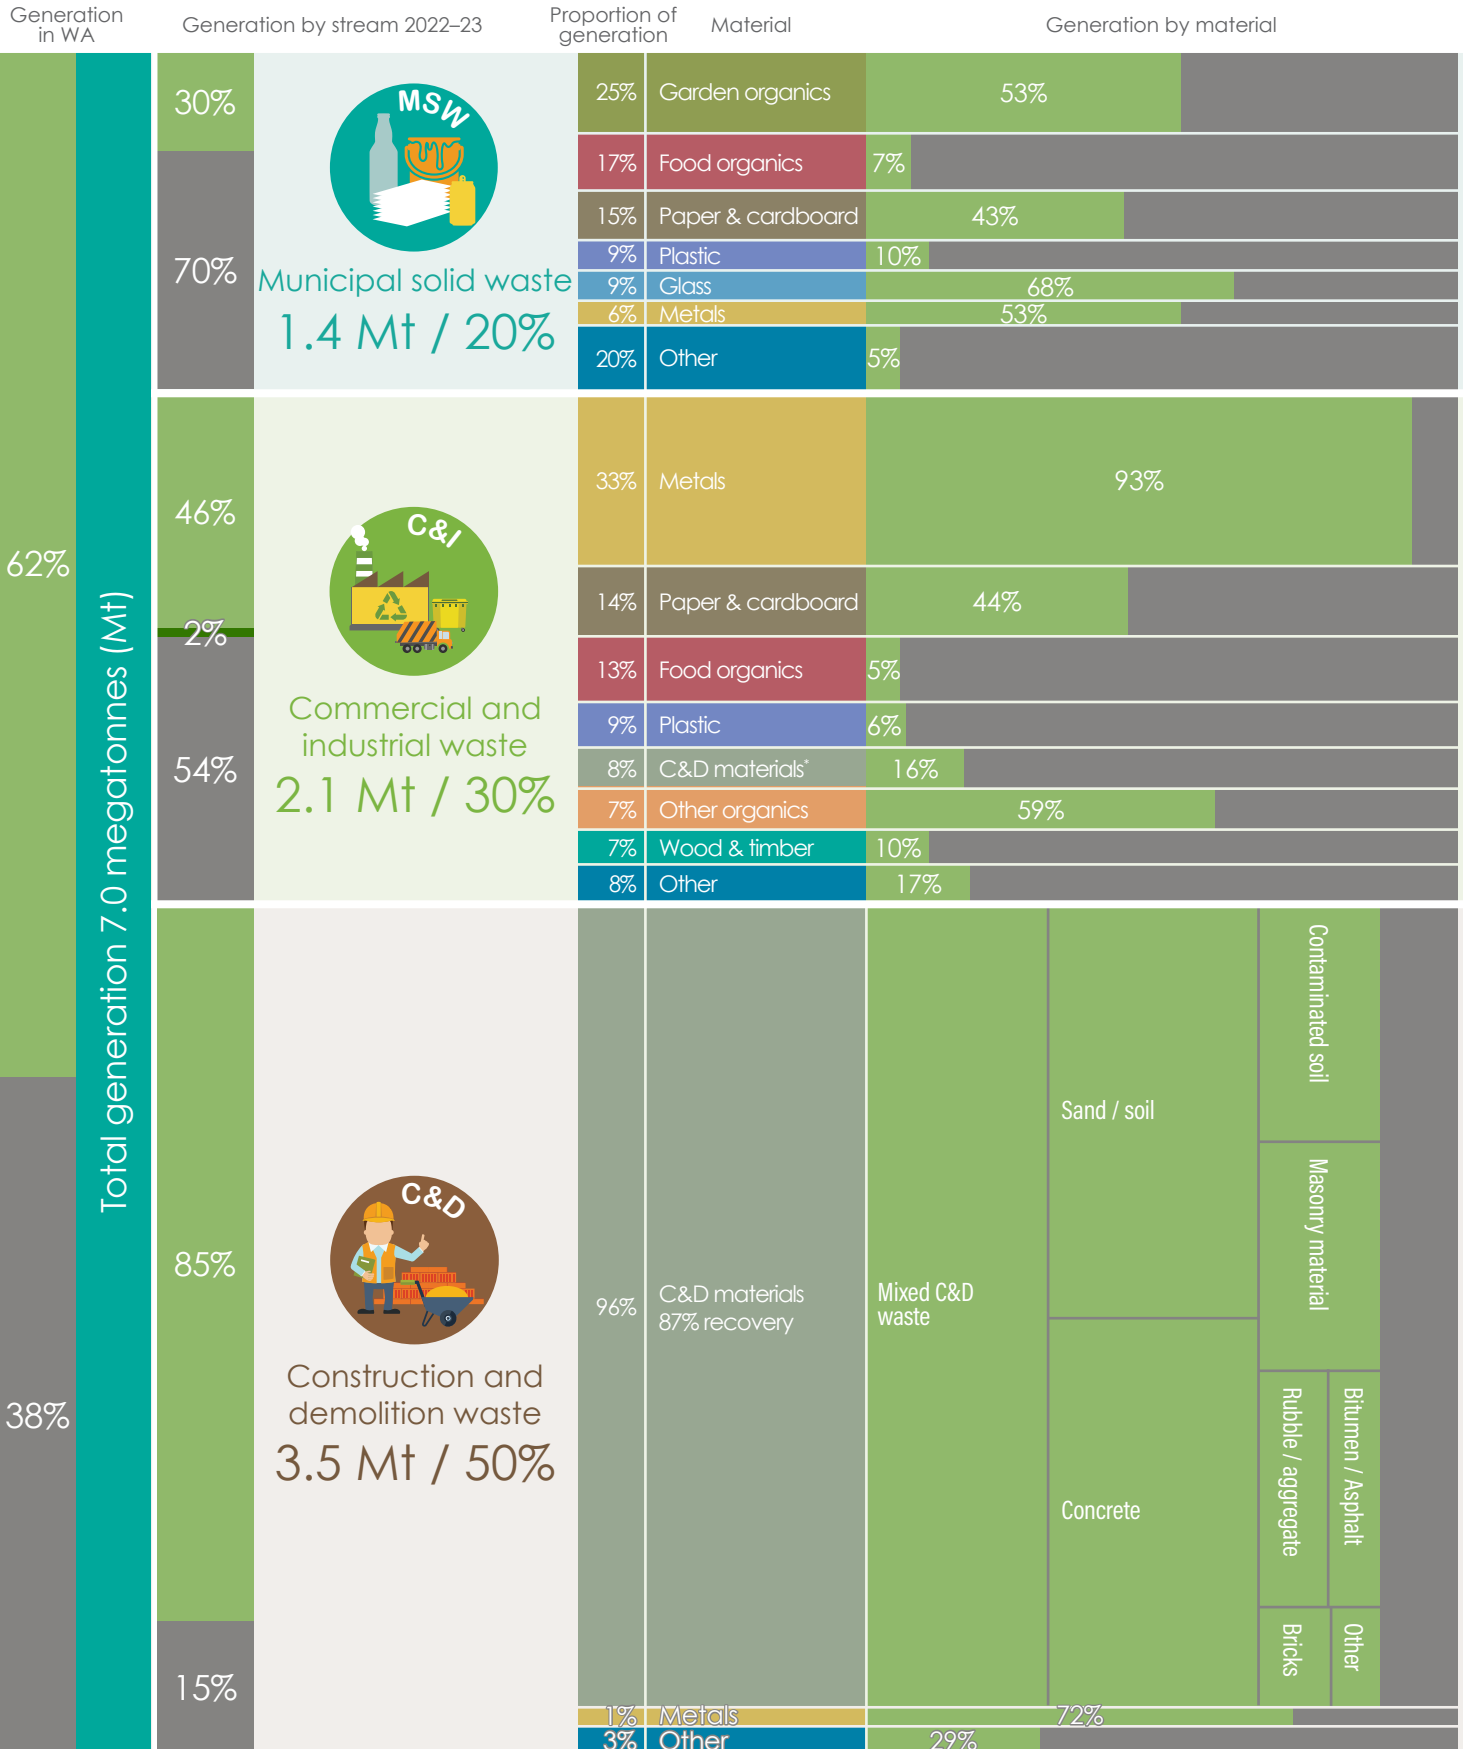

Waste and recycling snapshot: Western Australia 2022–23

■ energy recovery ■ material recovery ■ landfill

Data sourced from *Waste and recycling in Western Australia 2022–23* and national waste generation and recycling data. Some recycling data is estimated based on assumptions provided within these sources. Band width is proportional to tonnes.

* Recovery rates of individual C&D materials cannot be estimated. Quantities of recovered C&D material types are provided in the *Waste and recycling in Western Australia 2022–23* report and Recycling dashboard.