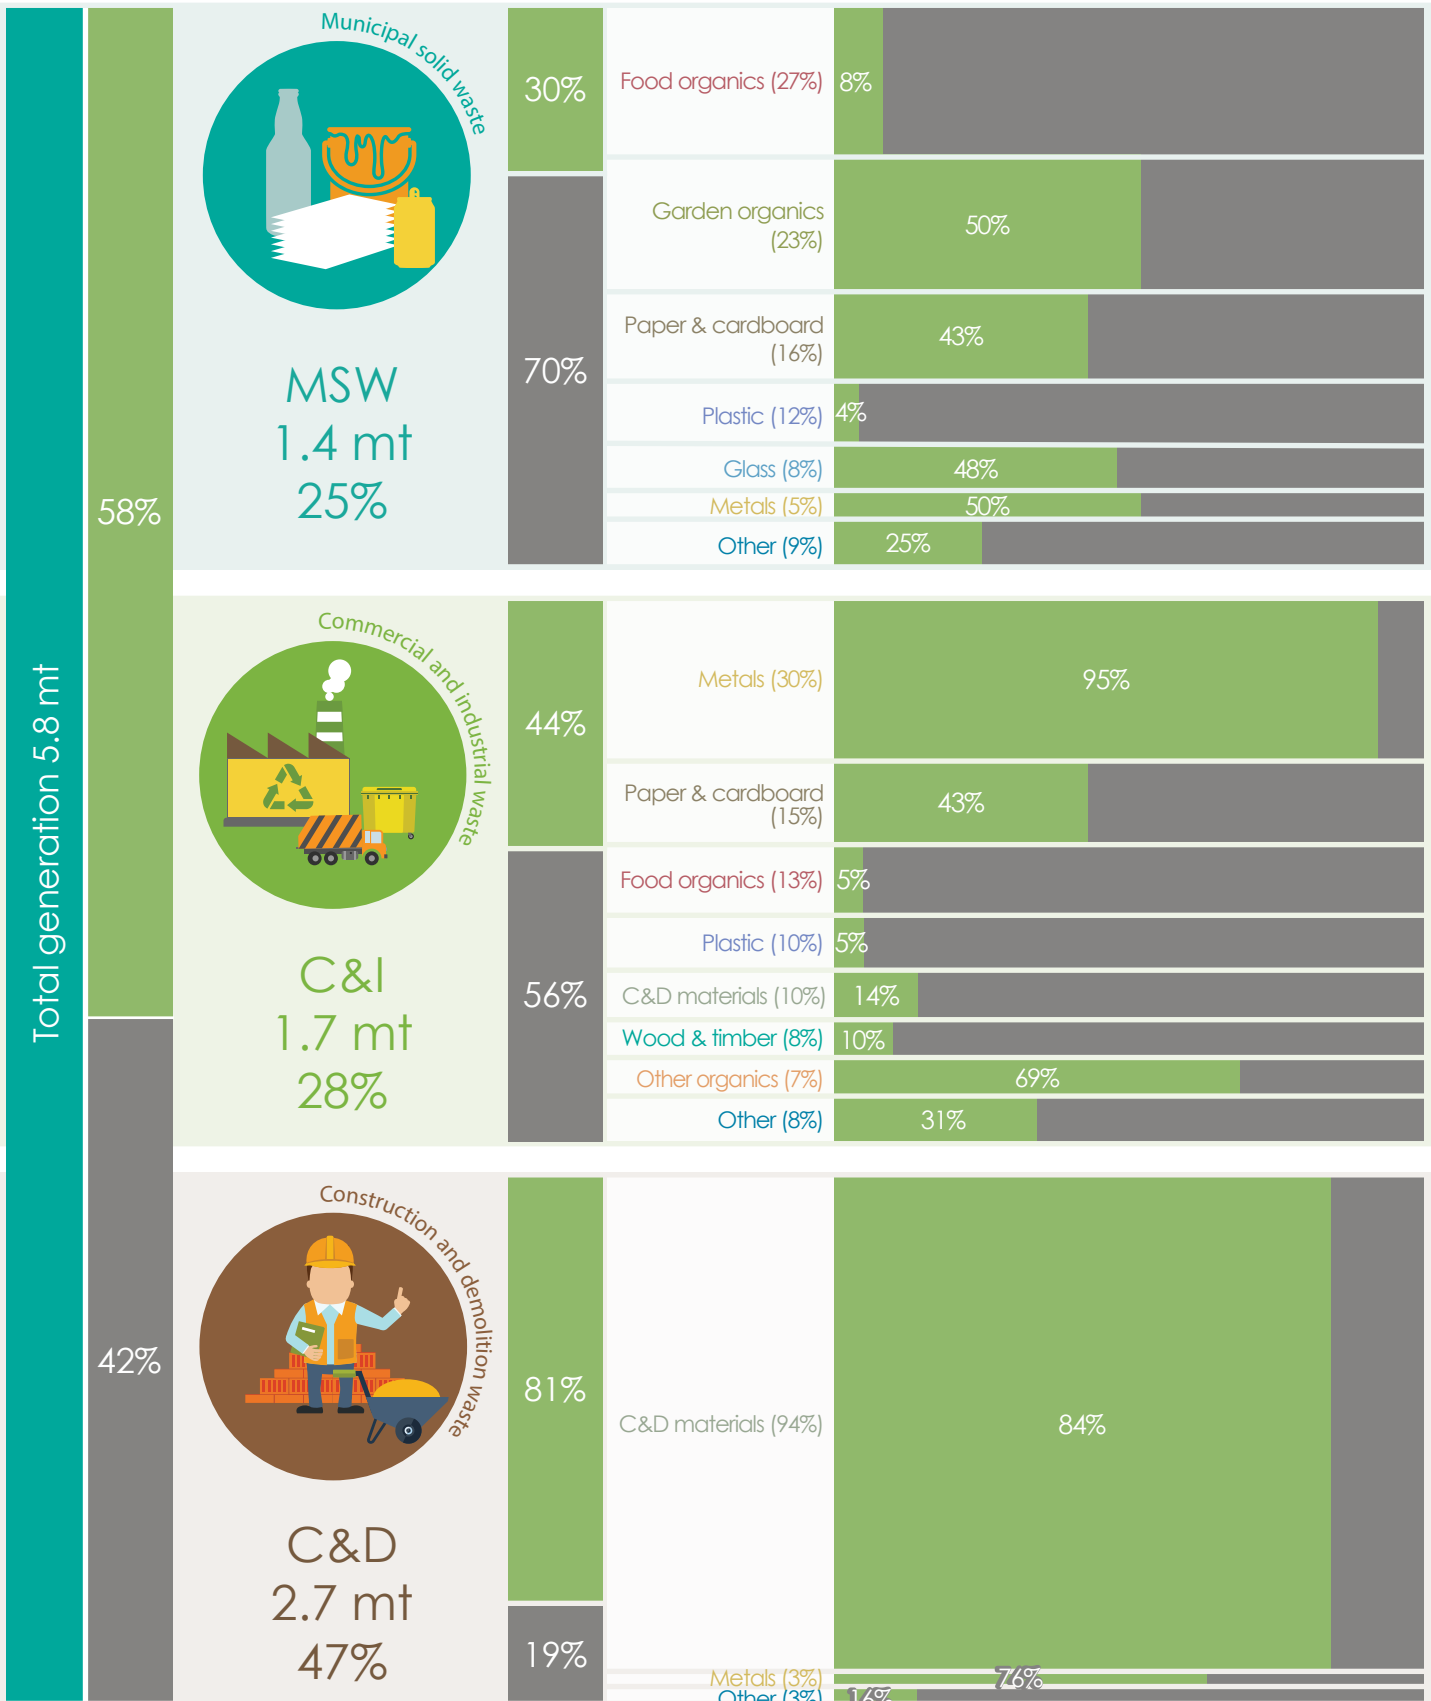

Waste and recycling snapshot: Western Australia 2019–20

Generation by stream 2019–20

Generation by material – **recovery**:landfill

Data sourced from *Recycling Activity in Western Australia 2018–19* and national waste generation and recycling data. Some recycling data is estimated based on assumptions provided within these sources. Band width is proportional to tonnes.