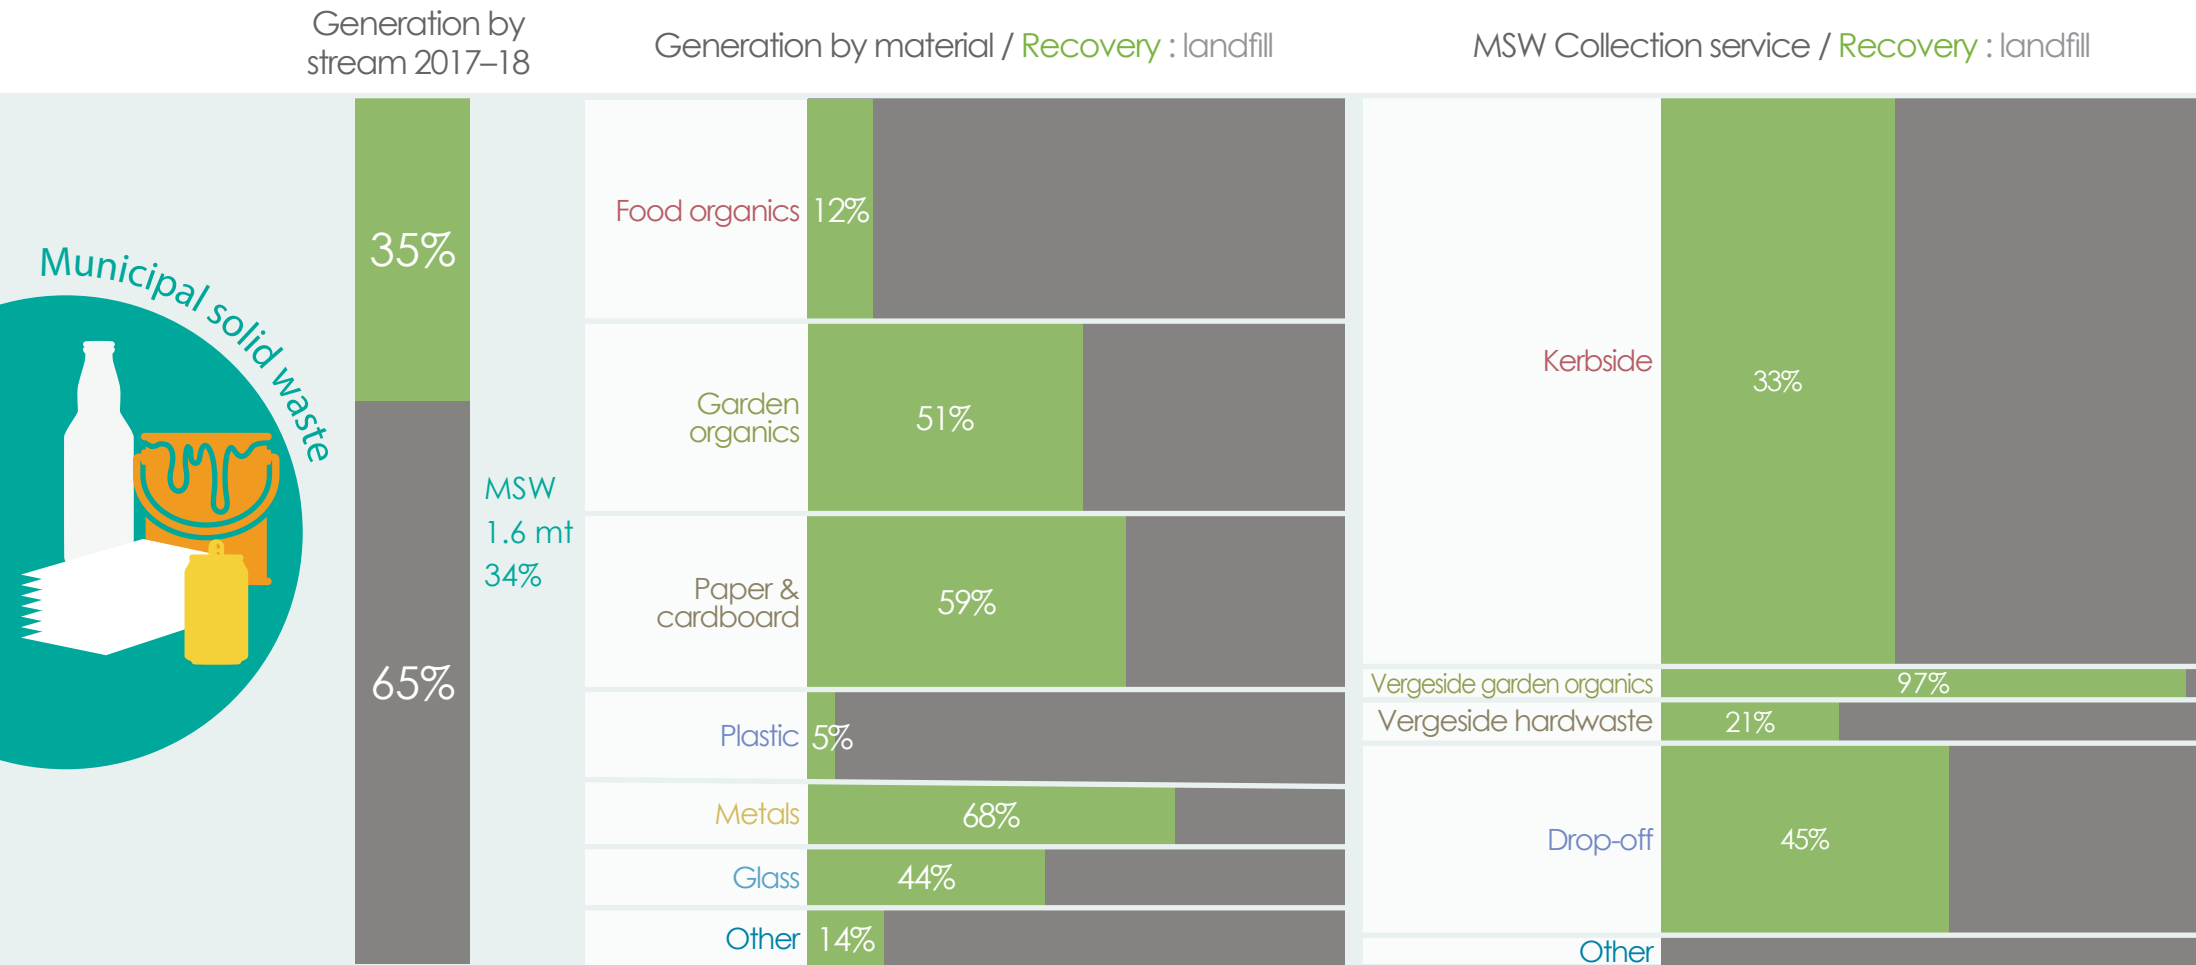

Waste and recycling snapshot: WA 2017–18

Data sourced from Recycling Activity Review 2017–18, local government waste and recycling services census 2017–18, and national waste generation and recycling data. Some recycling data is estimated based on assumptions provided for by national waste generation and recycling data, and WA recycling activity review data. Band width is proportional to tonnes.